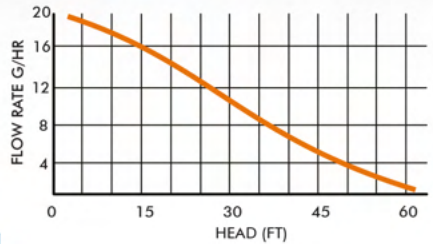

## PERFORMANCE

MAX FLOW	MAX HEAD
50L/HOUR	20 METRES

WATER TANK CAP.	PUMP ON/OFF	ALARM ON VOL.
4.1 LITRES	330 ML	3600 ML

ALARM SIGNAL	MAX ALARM RATING
0 volt relay	5A 240v AC

INPUT VOLTAGE
230v AC, 50 Hz

INLET FITTING	OUTLET FITTING
Ø 40MM ID PUSH FIT CONNECTOR	Ø 12MM OD HOSE TAIL STEPPED 3 SIZES Ø 9.5 MM (5/8") Ø 12.7 MM (1/2") Ø 15.5 MM (3/8")

## PERFORMANCE