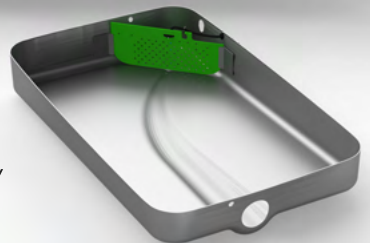

## **LOW PROFILE**

The ARCTIKBLUE® has been specially designed to fit under low profile cabinets where space is at a premium, reducing the need to bore the trays into the ground.

## **DURABLE DESIGN**

Drawn from a single piece of thick-gauge stainless-steel, the ARCTIKBLUE® tray can withstand far rougher treatment than any other cabinet/dairy pumps on the market.

## **DRY DRAIN CHANNEL**

The new and improved condensate channelling, designed to direct every drop of condensate to the inlet of the pump, completely vacates the tray of liquid.