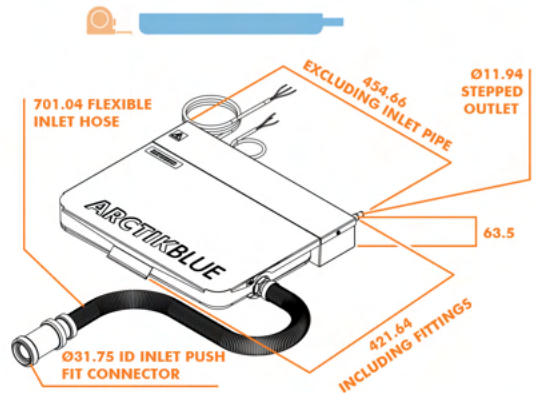

## **DRY DRAIN CHANNEL**

The new and improved condensate channelling, designed to direct every drop of condensate to the inlet of the pump, completely vacates the tray of liquid.

## PERFORMANCE

MAX FLOW	MAX HEAD
50L/HOUR	20 METRES

WATER TANK CAP.	PUMP ON/OFF	ALARM ON VOL.
4.1 LITRES	330 ML	3600 ML

ALARM SIGNAL	MAX ALARM RATING
0 volt relay	5A 240v AC

INPUT VOLTAGE
230v AC, 50 Hz

INLET FITTING	OUTLET FITTING
Ø 40MM ID PUSH FIT CONNECTOR	Ø 12MM OD HOSE TAIL STEPPED 3 SIZES Ø 9.5 MM (5/8") Ø 12.7 MM (1/2") Ø 15.5 MM (3/8")

## DIMENSIONS (MM)