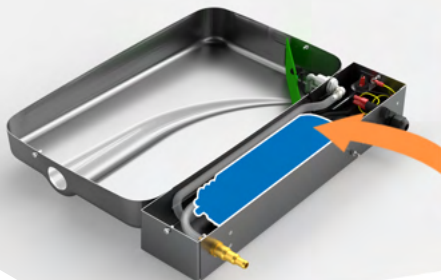

## **LOW PROFILE**

The ARCTIKBLUE® has been specially designed to fit under low profile cabinets where space is at a premium, reducing the need to bore the trays into the ground.

## **DURABLE DESIGN**

Drawn from a single piece of thick-gauge stainless-steel, the ARCTIKBLUE® tray can withstand far rougher treatment than any other cabinet/dairy pumps on the market.

## **DRY DRAIN CHANNEL**

The new and improved condensate channelling, designed to direct every drop of condensate to the inlet of the pump, completely vacates the tray of liquid.